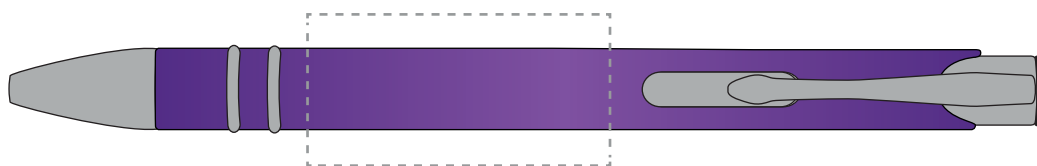

Your Ref:
Our Ref:

Quantity:
Version: 1

Product Code: TPC730901
Product Colour: PURPLE

PRINTING CONCERNS:

We stock this item in the following colours

**PANTONE REFERENCE(S)**

● Engrave

ARTWORK SCALE 100%

ARTWORK SCALE 100%
Rotary Engrave Area:
40mm x 20mm

Product Image for visualisation
- colours may vary

The dashed line is to demonstrate print area and will not appear on your printed item

PLEASE NOTE:

- All colours including print and product are for visual purposes only and should not be regarded as the actual colour of the product and print.
- Some products may vary from batch to batch and may differ from previous orders.
- The colour and texture of a product can also have an effect on the final print colour.
- By approving this order we accept that you understand these terms.